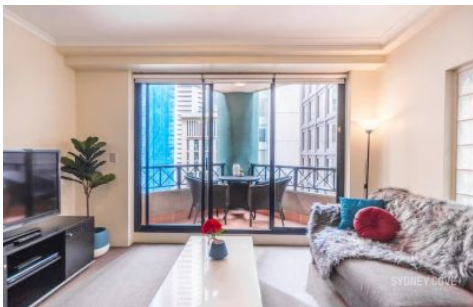

## 1 Hosking PI Sydney NSW

1 1

Situated in a perfect central CBD position is this one bedroom apartment complete with a executive furniture package making it a great comfortable home. Positioned on a corner within the The Astor development this apartment has great natural light and is only a short walk to Martin place where you will have bars, restaurants, cafe's and transport.

### Key points:

- \* Large open & spacious floor plan
- \* Stone kitchen and gas appliances
- \* Private balcony off lounge room
- \* Double bedroom with built in robe
- \* Tiled bathroom, Internal Laundry, AC