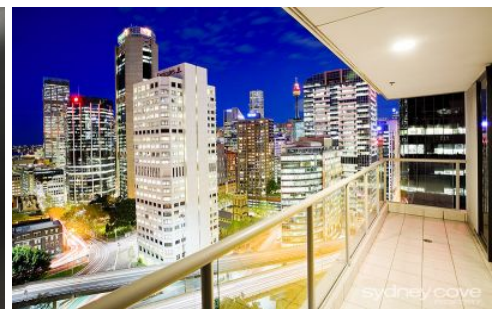

SYDNEY COVE

PROPERTY

183 Kent St Sydney NSW

2 2

This luxurious apartment overlooking the CBD offers space, lifestyle and convenience. Located in the prestigious Stamford on Kent it enjoys a prime position in the Northern CBD and is located moments to transport, restaurants, The Rocks & Walsh Bay.