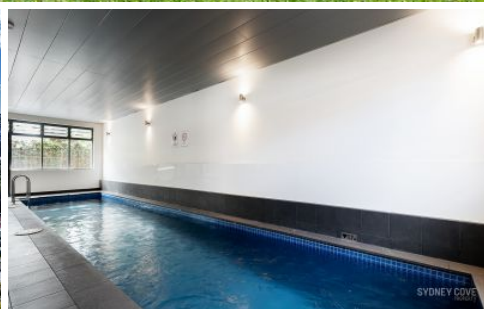

SYDNEY COVE

PROPERTY

32-42 Barker Street KINGSFORD NSW

1 🏠 1 🚗

Barker Lodge is located in the heart of Kingsford, close to public transport, hospitals, shops, UNSW & much more it's in the ideal position for all your needs. Consisting of just over 70 apartments this complex offers the ultimate convenience.

View : <https://www.sydneycoveproperty.com/lease/nsw/eastern-suburbs/kingsford/residential/studio/7918973>

Key Points

- Generously sized studio apartment with BIR
- Self-contained with kitchen and bathroom
- Lap pool, Secure car space, storage cage
- Walking distance to UNSW & local shops
- Public transport at your doorstep