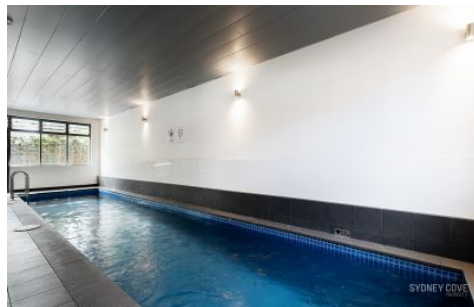

SYDNEY COVE

PROPERTY

32-42 Barker KINGSFORD NSW

1 1 1

Barker lodge is located in the heart of Kingsford, close to public transport, hospitals, shops, UNSW & much more its in the ideal position for all your needs. Consisting of just over 70 apartments this complex offers the ultimate convenience.

- One bedroom with BIR, Entrance to courtyard
- Large courtyard situated off the living room
- High-quality kitchen with gas appliances
- Tiles in living area & carpet in bedroom
- Lap pool, Secure car space, storage cage