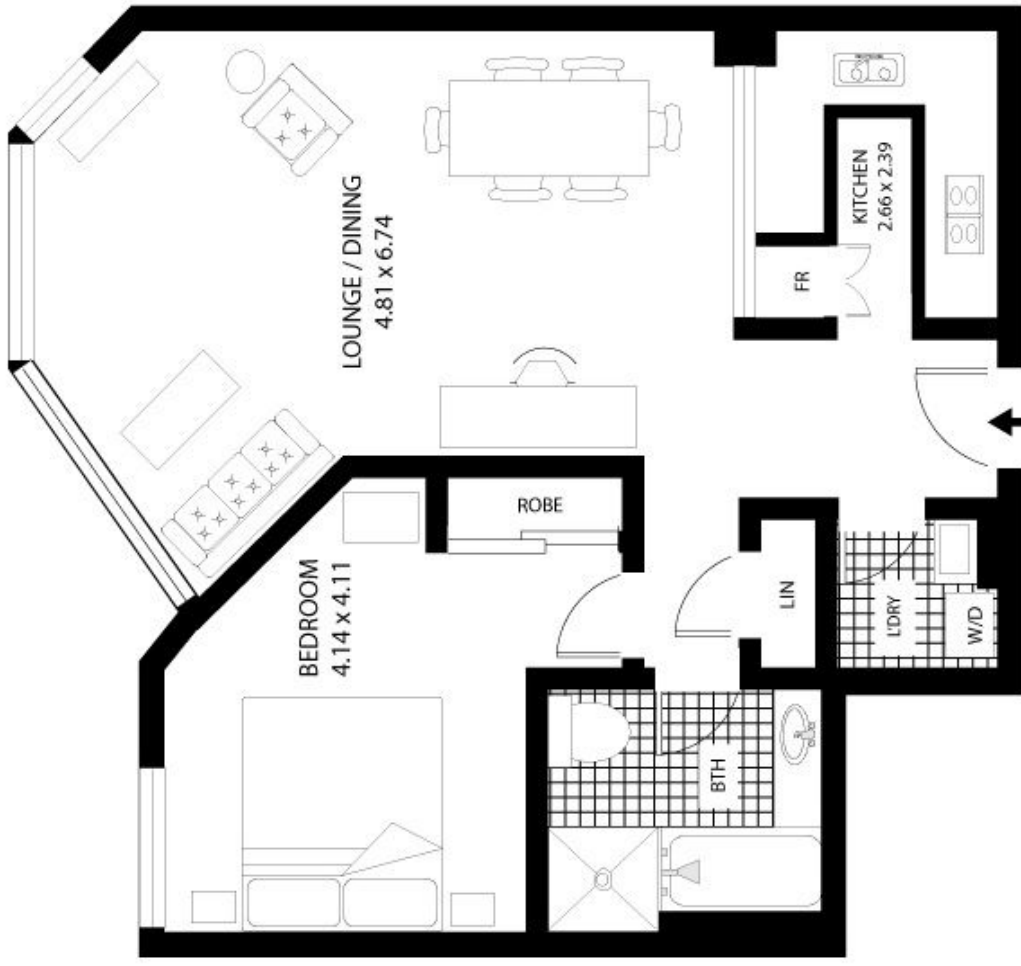

Gareth Bootland
02 8259 3333

SCALE

98 Gloucester St Sydney

All measurements are approximate only. Plan is provided as an indication of layout

[sydneycove.com.au](http://www.sydneycove.com.au)