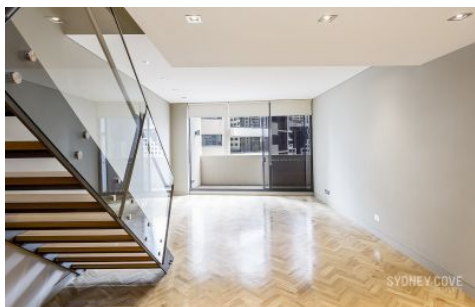

SYDNEY COVE

PROPERTY

171 Gloucester St SYDNEY NSW

1  1  1 

Luxury apartment located in the CBD's prestige development, 'Stamford Residences'. This large 2 storey apartment features state of the art technology, luxury finishes and is located in the historic 'The Rock's' precinct. Enjoy walking to all the areas fantastic shops, restaurants and transport.

View : <https://www.sydneycoveproperty.com/lease/nsw/sydney-city/sydney/residential/apartment/7552355>

Key Points:

- * Open plan living area with parquetry floors
- * Private apartment with pleasant outlook
- * Gourmet kitchen with Miele appliances
- * Double bedroom with ample wardrobes
- * Separate study, luxury marble bathroom
- * Air-conditioning, laundry, secure car space
- * Concierge, pool, gym & common BBQ area