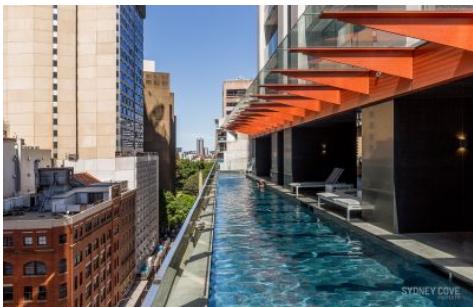

SYDNEY COVE

PROPERTY

117 Bathurst Street SYDNEY NSW

Enjoy the ultimate in CBD living with this elegantly designed studio apartment. Designed by award-winning architects BVN and Woods Bagot, Greenland Centre is one of Sydney's tallest residential towers, with state-of-the-art facilities and an unbeatable mid city location, situated only moments away from Town Hall station, light rail and Hyde Park.

- High views overlooking the surrounding cityscape
- Designer finishes throughout the apartment
- Gourmet kitchen with quality appliances
- Stylish bathroom, internal laundry facilities
- Fantastic opportunity for high rental yields
- indoor-outdoor pool with sun deck
- Gym, sauna, cinema and 24hr concierge