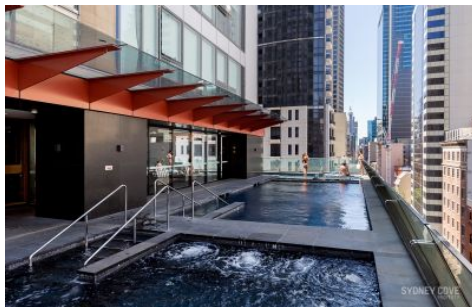

SYDNEY COVE

PROPERTY

117 Bathurst Street SYDNEY NSW

Enjoy the ultimate in CBD living with this elegantly designed studio apartment. Designed by award-winning architects BVN and Woods Bagot, Greenland Centre is one of Sydney's tallest residential towers, with state-of-the-art facilities and an unbeatable mid city location, situated only moments away from Town Hall station, light rail and Hyde Park.

- High views overlooking the surrounding cityscape
- Designer finishes throughout the apartment
- Gourmet kitchen with quality appliances
- Stylish bathroom, internal laundry facilities
- Fantastic opportunity for high rental yields
- indoor-outdoor pool with sun deck
- Gym, sauna, cinema and 24hr concierge