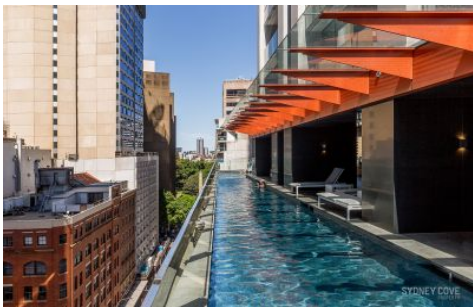

SYDNEY COVE

PROPERTY

117 Bathurst Street SYDNEY NSW

Enjoy the ultimate in CBD living with this elegantly designed studio apartment. Designed by award-winning architects BVN and Woods Bagot, Greenland Centre is one of Sydney's tallest residential towers, with state-of-the-art facilities and an unbeatable mid city location, situated only moments away from Town Hall station, light rail and Hyde Park.

- High views overlooking the surrounding cityscape
- Designer finishes throughout the apartment
- Gourmet kitchen with quality appliances
- Stylish bathroom, internal laundry facilities
- Fantastic opportunity for high rental yields
- Indoor-outdoor pool with sun deck
- Gym, sauna, cinema and 24hr concierge