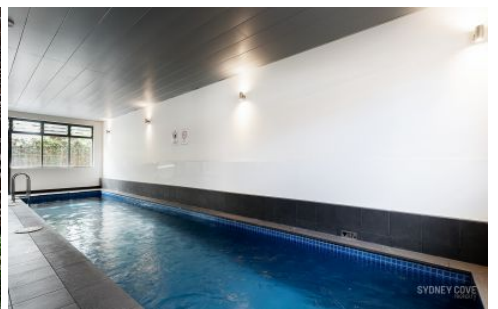

SYDNEY COVE

PROPERTY

32-42 Barker KINGSFORD NSW

1 🏠 1 🚗

Barker lodge is located in the heart of Kingsford, close to public transport, hospitals, shops, UNSW & much more its in the ideal position for all your needs. Consisting of just over 70 apartments this complex offers the ultimate convenience.

View : <https://www.sydneycoveproperty.com/lease/nsw/eastern-suburbs/kingsford/residential/apartment/7494701>

Key Points

- Generous sized studio apartment with BIR
- High-quality kitchen with gas appliances
- Lap pool, Secure car space, storage cage
- Walking distance to UNSW & local shops
- Public transport at your doorstep