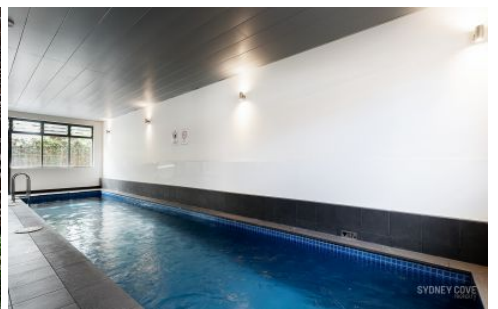

SYDNEY COVE

PROPERTY