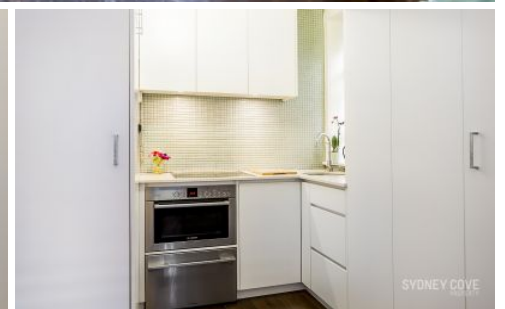

SYDNEY COVE

PROPERTY

42 Bayswater Rd RUSHCUTTERS BAY NSW

1 1

Set privately in this popular, quiet complex, this character filled one bedroom apartment boasts modern interiors and is located only moments to Elizabeth Bay/Potts Point shops and restaurants as well as Rushcutters Bay Park and more.

View : <https://www.sydneycoveproperty.com/lease/nsw/eastern-suburbs/rushcutters-bay/residential/apartment/7068022>

Features:

- Living area with built in custom cabinetry
- Great modern bathroom and kitchen
- Good sized bedroom with built in robes
- Timber flooring and private leafy outlook
- Internal laundry includes washer/dryer
- Close to local cafes, shopping & transport