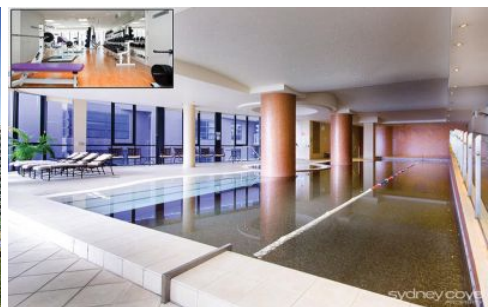

SYDNEY COVE

PROPERTY

183 Kent St SYDNEY NSW

1 1 1

This luxurious furnished apartment offers space, lifestyle and convenience. Located in the prestigious 'Stamford on Kent' it enjoys a prime position in the Northern CBD and is located moments to transport, restaurants, The Rocks & Walsh Bay

View : <https://www.sydneycoveproperty.com/lease/nsw/sydney-city/sydney/residential/apartment/6766454>

Features include:

- Spacious, open plan living & dining area
- Gourmet kitchen with quality appliances
- Double bedroom with built in wardrobe
- Marble bathroom, with quality finishes
- Large balcony, perfect for entertaining
- Internal laundry & air-conditioning
- 24 hour concierge, indoor pool and gym
- Single car space, secure fob entry