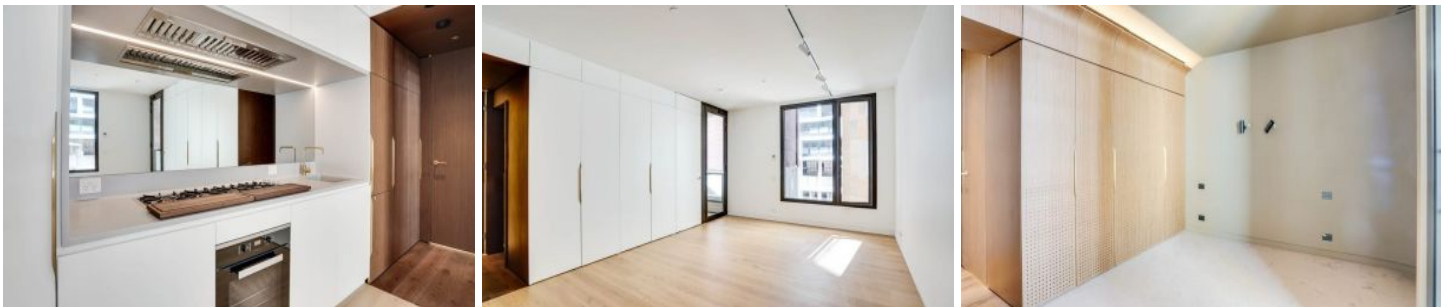

SYDNEY COVE

PROPERTY

18 Loftus Street SYDNEY NSW

1 1

Experience world class mid city living in the brand new luxurious Quay Quarter precinct. No expense has been spared on the incredible high end finishes and appliances used to complete this apartment. Enjoy a spacious free flowing combined living area that flows directly onto a sunny east facing balcony. Located directly on the Harbours edge for the utmost convenience and opulent lifestyle.

- In a world-class harbour location 200m to Circular Quay
- Luxury apartment, sophisticated contemporary city living
- Boutique building designed by renowned SJB Architects
- Set in the exciting new Loftus Lane complex of Quay Quarter
- Luxury interiors, high-end finishes, ducted zoned r/c air-con
- Abundant transport options, laneways with restaurants &