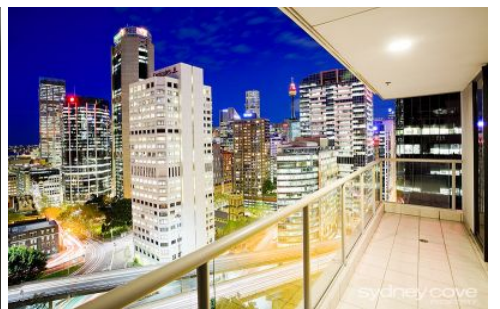

SYDNEY COVE

PROPERTY

183 Kent Street SYDNEY NSW

2 2

This luxurious apartment overlooking the CBD offers space, lifestyle and convenience. Located in the prestigious Stamford on Kent it enjoys a prime position in the Northern CBD and is located moments to transport, restaurants, The Rocks & Walsh Bay.