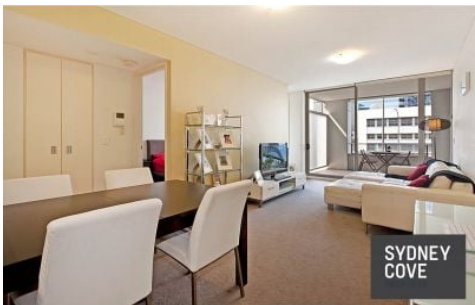

## 35 Shelley Street SYDNEY NSW

1 1

This 1 bedroom furnished apartment situated on King Street Wharf is the perfect city pad. Located between Darling Harbour & Barangaroo, you are only moments to a large variety of restaurants, bars, entertainment and only a short walk to Wynyard Station.

### Key Points

- \* Generous sized lounge & dining room
- \* Gourmet kitchen and Gas appliances
- \* Tilde bathroom plus Internal laundry
- \* Stylish furnishing and quality fittings
- \* Ducted A/C, Intercom, Concierge lobby
- \* Heated outdoor pool, Gym and Sauna