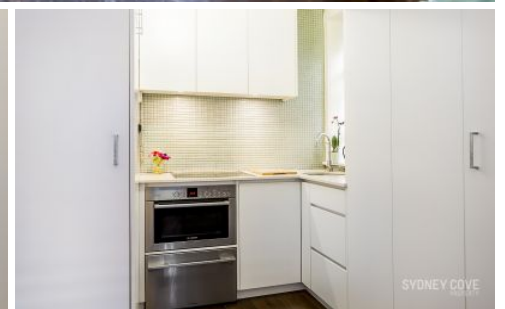

SYDNEY COVE

PROPERTY

42 Bayswater Road RUSHCUTTERS BAY NSW

1 1

Set privately in this popular, quiet complex, this character filled one bedroom apartment boasts modern interiors and is located only moments to Elizabeth Bay/Potts Point shops and restaurants as well as Rushcutters Bay Park and more.

View : <https://www.sydneycoveproperty.com/lease/nsw/eastern-suburbs/rushcutters-bay/residential/apartment/6216277>

Features:

- Living area with built in custom cabinetry
- Great modern bathroom and kitchen
- Good sized bedroom with built in robes
- Timber flooring and private leafy outlook
- Internal laundry includes washer/dryer
- Close to local cafes, shopping & transport