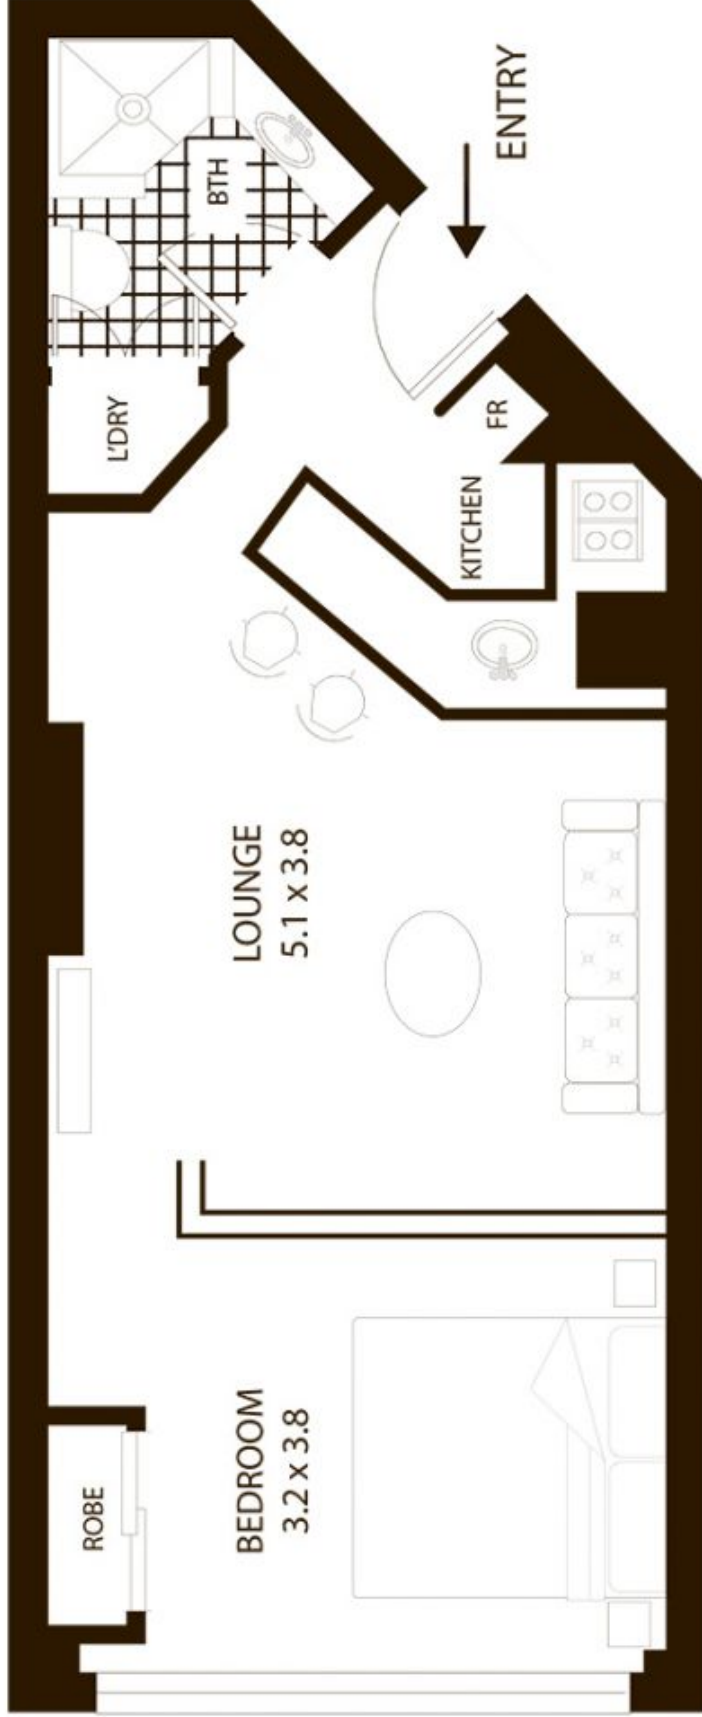

SYDNEY COVE

PROPERTY

312/2 Bond Street SYDNEY NSW

1 

Type : Studio

View : <https://www.sydneycoveproperty.com/sale/nsw/sydney-city/sydney/residential/studio/6216134>

Bryn Fowler
02 8259 3333

Monique Lavers
82593333

2 Bond St Sydney

All measurements are approximate only. Plan is provided as an indication of layout

SCALE