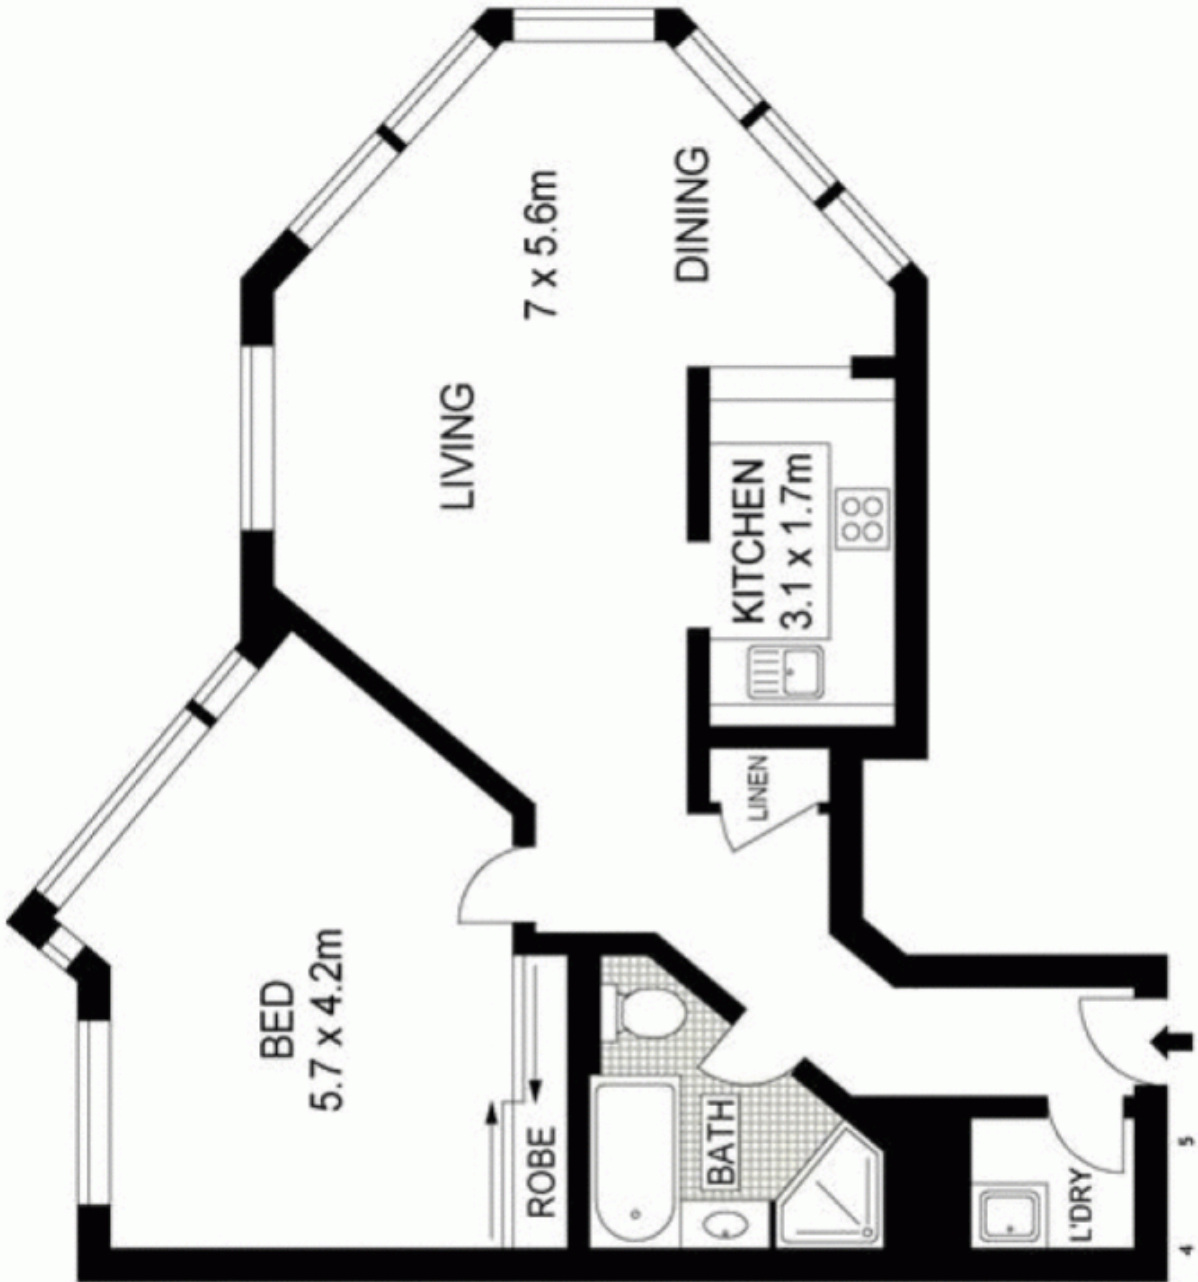

## 98 Gloucester Street SYDNEY NSW

This fabulous HIGH FLOOR one bed apartment accommodates a complete designer furniture package, grand marble bathroom, internal laundry and high quality granite kitchen bench tops. Convent living is complete with easy access to the best shops, restaurants and Sydney's historic and iconic sites.

### Key Points

- \* South east facing aspect
- \* Internal floor size - 64 sqm
- \* Swimming pool, sauna, gym
- \* Secure entry, 24hr concierge

1 1

**View :** <https://www.sydneycoveproperty.com/lease/nsw/sydney-city/sydney/residential/apartment/6216117>

**Cherie Xue**  
02 9241 1288

**Kayla Caldwell**  
02 9241 1288

Scale in metres. Indicative only. Dimensions are approximate.