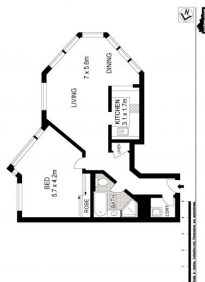

## 98 Gloucester Street SYDNEY NSW

This fabulous HIGH FLOOR one bed apartment accommodates a complete designer furniture package, grand marble bathroom, internal laundry and high quality granite kitchen bench tops. Convent living is complete with easy access to the best shops, restaurants and Sydney's historic and iconic sites.

### Key Points

- \* South east facing aspect
- \* Internal floor size - 64 sqm
- \* Swimming pool, sauna, gym
- \* Secure entry, 24hr concierge

1 1

**View :** <https://www.sydneycoveproperty.com/lease/nsw/sydney-city/sydney/residential/apartment/6216117>

**Cherie Xue**  
02 9241 1288

**Kayla Caldwell**  
02 9241 1288

Scale in metres. Indicative only. Dimensions are approximate.