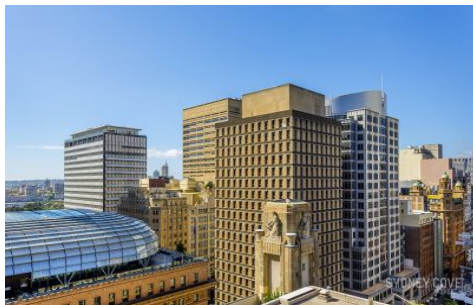

SYDNEY COVE

PROPERTY

1 Hosking Place SYDNEY NSW

1  1 

Centrally located in the "Aston" apartment building this one bedroom apartment is a very short walk to Martin place which boasts bars, restaurants, cafe's and train station.