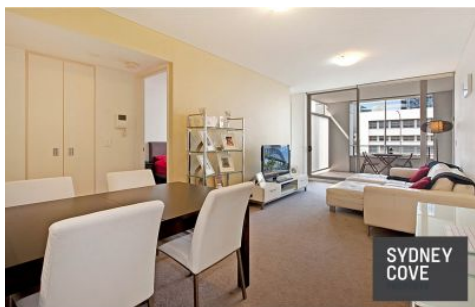

## 35 Shelley Street SYDNEY NSW

1 1

This 1 bedroom furnished apartment situated on King Street Wharf is the perfect city pad. Located between Darling Harbour & Barangaroo, you are only moments to a large variety of restaurants, bars, entertainment and only a short walk to Wynyard Station.

### Key Points

- \* Generous sized lounge & dining room
- \* Gourmet kitchen and Gas appliances
- \* Tilde bathroom plus Internal laundry
- \* Stylish furnishing and quality fittings
- \* Ducted A/C, Intercom, Concierge lobby
- \* Heated outdoor pool, Gym and Sauna