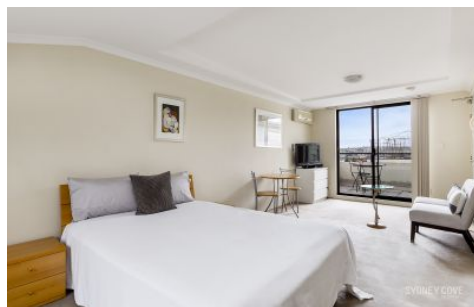

SYDNEY COVE

PROPERTY

40 Humphrey Place KIRIBILLI NSW

1 1

This furnished studio apartment is in the heart of Kirribilli and is footsteps to all the area has to offer including shops, bars, restaurants and is walking distance to Milsons Point train station & Luna Park.

View : <https://www.sydneycoveproperty.com/lease/nsw/north-shore-lower/kirribilli/residential/apartment/6216057>

Key Points:

- Spacious living area, built in wardrobe
- Neat & tidy kitchen and bathroom
- Security building & air conditioning
- Generous size balcony