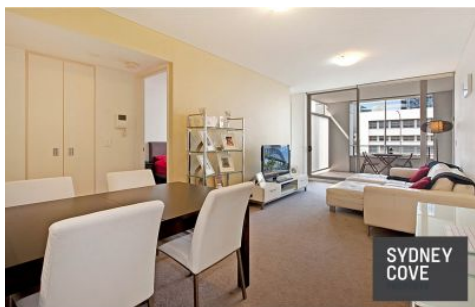

## 35 Shelley Street SYDNEY NSW

This 1 bedroom furnished apartment situated on King Street Wharf is the perfect city pad. Located between Darling Harbour & Barangaroo you are only moments to a large variety of restaurants, bars, entertainment and only a short walk to Wynyard Station.

### Key Points

- \* Generous sized lounge & dining room
- \* Gourmet kitchen and Gas appliances
- \* Tilde bathroom plus Internal laundry
- \* Stylish furnishing and quality fittings
- \* Ducted A/C, Intercom, Concierge lobby
- \* Heated outdoor pool, Gym and Sauna