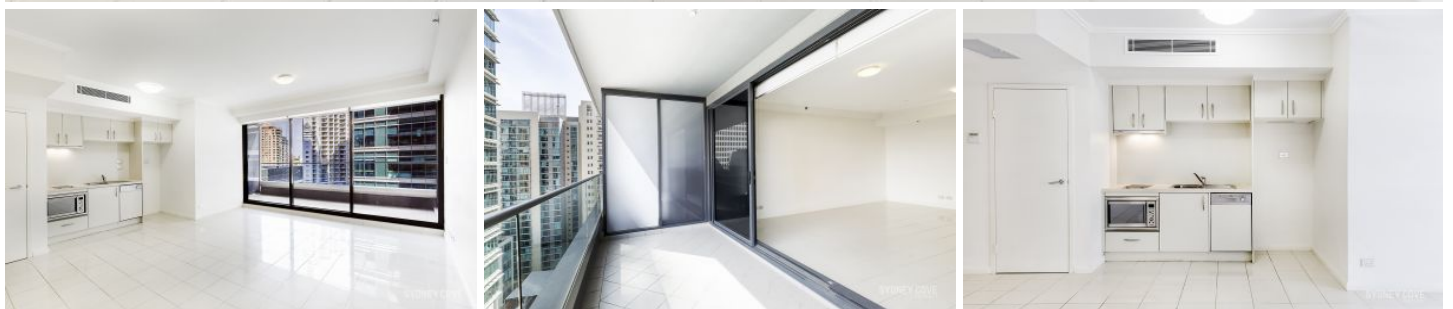

## 91 Liverpool Street SYDNEY NSW

Unfurnished studio apartment in the crown jewel of the southern CBD 'World Tower'. A landmark development comprising of sleek, modern interiors and fantastic facilities this popular apartment has shops restaurants and night life within seconds of the front door and is only a short stroll to Hyde Park, China Town, the QVB, UTS and central station.

### Key Points:

- \* Large open plan studio apartment
- \* Galley style kitchen, stone benchtops
- \* Large entertainers balcony, Ducted A/C
- \* Internal laundry, Gym, Pool
- \* Security building, 24/7 onsite manger