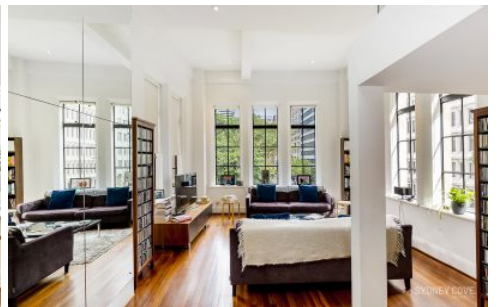

SYDNEY COVE

PROPERTY

2 York Street SYDNEY NSW

2 🛏 2 🚿 1 🚗

Experience the sophistication of city living in this New York inspired apartment. This residence is set in the Portico building which was a re-development of the old Scots Church featuring eclectic church installations throughout the building.

View : <https://www.sydneycoveproperty.com/lease/nsw/sydney-city/sydney/residential/apartment/6215861>

- High ceilings with sleek lines and polished timber floor boards set off 95sqm of luxurious living.
- The spacious living and dining area is lined with stunning rectangular windows which capture the best of the leafy view of Wynard Park.
- Conveniently set to the side of the dining area is the galley kitchen complete with exceptional modern finishes.
- The residence has 2 bathrooms with the signature Portico red wash wall finish and contrasting white granite tiles.
- Equipped with all the modern conveniences including air conditioning and security parking, this apartment is perfect