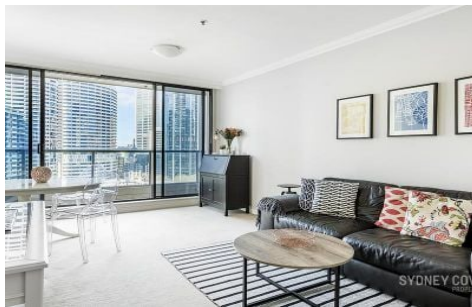

SYDNEY COVE

PROPERTY

183 Kent Street SYDNEY NSW

1 1 1

This luxurious furnished apartment has been tastefully furnished with style. Offering lifestyle and convenience, it is located in the prestigious Stamford on Kent and enjoys a prime position in the Northern CBD, located moments to transport, restaurants, The Rocks & Walsh Bay.

Building Size : 59 sqm
View : <https://www.sydneycoveproperty.com/lease/nsw/sydney-city/sydney/residential/apartment/6215806>

Features include:

- Spacious, open plan living & dining area
- Gourmet kitchen with quality appliances
- Double bedroom with built in wardrobe
- Marble bathroom, with bath tub & shower
- Large balcony, perfect for entertaining
- Internal laundry & reverse cycle air-cond
- 24 hour concierge, indoor pool & great gym
- Parking, secure fob entry & lift access