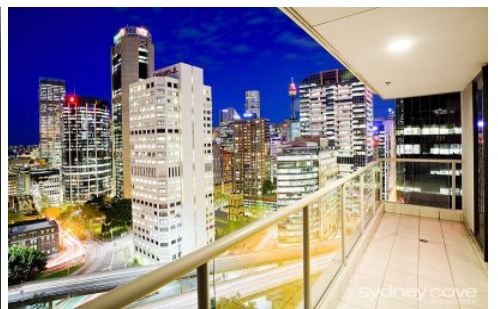

SYDNEY COVE

PROPERTY

183 Kent Street SYDNEY NSW

2 2

This luxurious apartment overlooking the CBD offers space, lifestyle and convenience. Located in the prestigious Stamford on Kent it enjoys a prime position in the Northern CBD and is located moments to transport, restaurants, The Rocks & Walsh Bay.

Building Size : 98 sqm
View : <https://www.sydneycoveproperty.com/lease/nsw/sydney-city/sydney/residential/apartment/6215742>

Key Points

- * Fluid layout with impressive city views throughout
- * Large gourmet kitchen with quality appliances & gas stove
- * Marble bathrooms, main features bath tub & shower
- * Internal laundry, air-conditioning & balcony
- * 24 hour concierge, indoor pool and fully equipped gym
- * Intercom entry & lift access