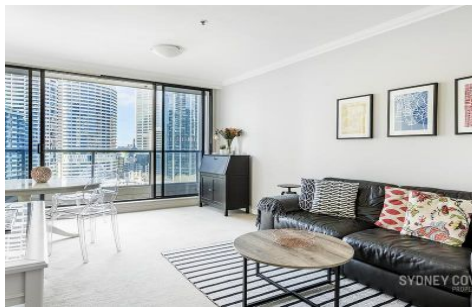

# SYDNEY COVE

PROPERTY

183 Kent Street SYDNEY NSW

1 1 1

This luxurious furnished apartment has been tastefully furnished with style. Offering lifestyle and convenience, it is located in the prestigious Stamford on Kent and enjoys a prime position in the Northern CBD, located moments to transport, restaurants, The Rocks & Walsh Bay.

**Building Size** : 59 sqm  
**View** : <https://www.sydneycoveproperty.com/lease/nsw/sydney-city/sydney/residential/apartment/6215732>

Features include:

- Spacious, open plan living & dining area
- Gourmet kitchen with quality appliances
- Double bedroom with built in wardrobe
- Marble bathroom, with bath tub & shower
- Large balcony, perfect for entertaining
- Internal laundry & reverse cycle air-cond
- 24 hour concierge, indoor pool & great gym
- Parking, secure fob entry & lift access