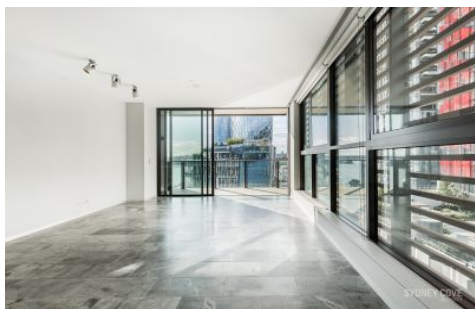

SYDNEY COVE

PROPERTY

15 Barangaroo Ave SYDNEY NSW

1  1  1 

Located in 'the Cloud', this prized north facing apartment makes up the crown jewel of Barangaroo. Raising the bar on luxury living, this water front apartment enjoys fluid, seamless floorplans, high end luxury finished and water front views. Surrounded by bars, restaurants, shops and the new head land park, this is not to be missed.

View : <https://www.sydneycoveproperty.com/lease/nsw/sydney-city/sydney/residential/apartment/6215717>

Key Points:

- * North facing entertainer's balcony
 - * Stone floors plus luxury wool carpet
 - * Double glazed windows, ducted A/C
 - * Miele gas kitchen with stone bench
- * This is a pet friendly building and pets are subject to owners approval