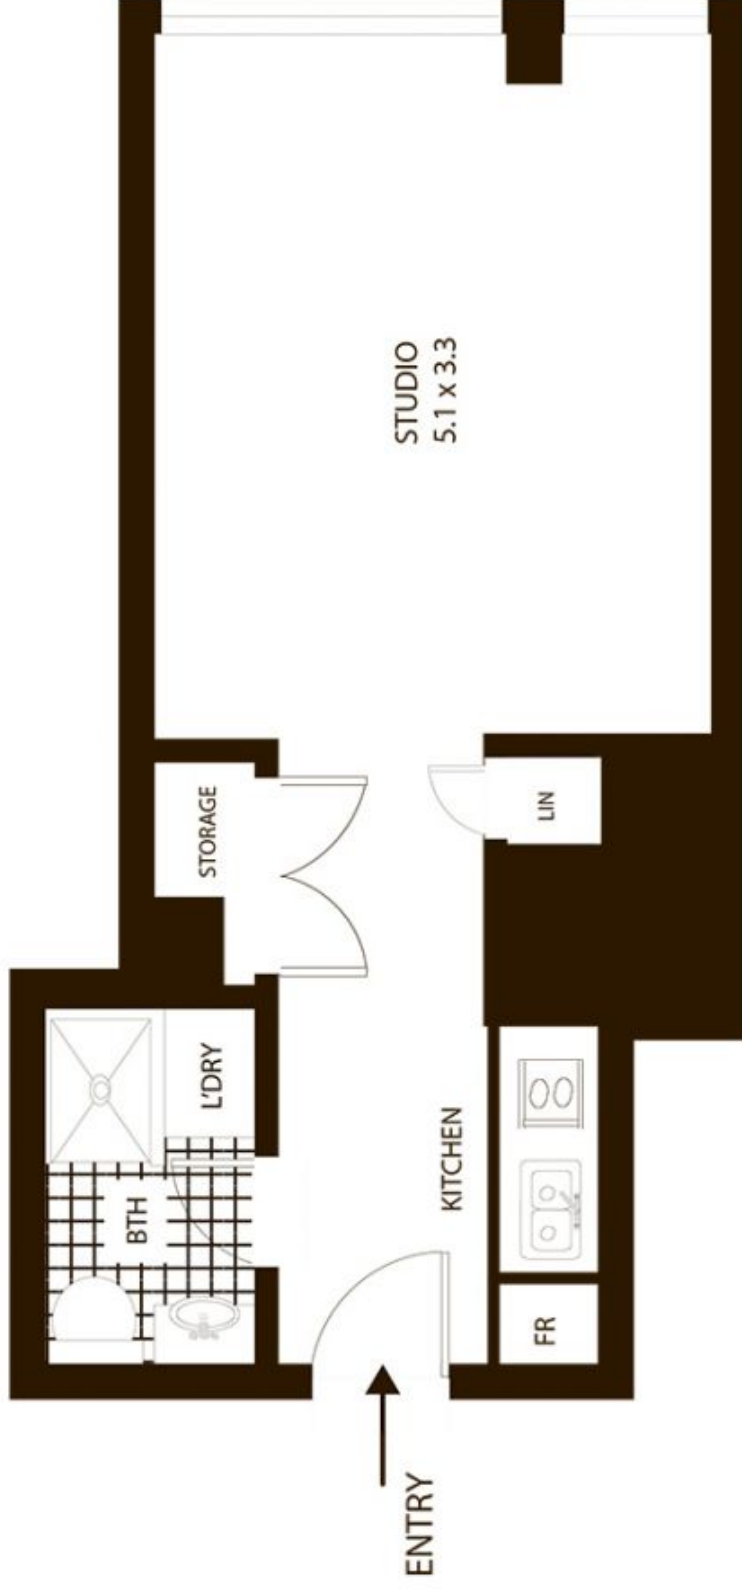

# SYDNEY COVE

PROPERTY

**38 Bridge Street SYDNEY NSW**

1 1

Enjoy Sydney Harbour lifestyle and convenience from this studio apartment located in the newly refurbished 'Bridgeport'. Positioned in Circular quay, it enjoys magnificent convenience to Circular Quay station and wharf, Martin Place, Shops, Restaurants and more. The ideal location - it is sure to impress!

**View :** <https://www.sydneycoveproperty.com/lease/nsw/sydney-city/sydney/residential/apartment/6215592>

Key points:

- \* Large interior with impressive outlook
- \* Stone kitchen with quality appliances
- \* modern bathroom with internal laundry
- \* Ducted air-conditioning, built in robe, lift
- \* Concierge, recently refurbished, gym

# 1002/38 Bridge St, Sydney

All measurements are approximate only. Plan is provided as an indication of layout