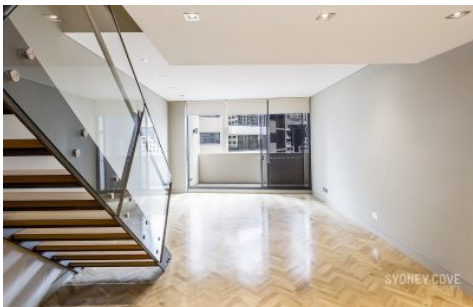

# SYDNEY COVE

PROPERTY

**171 Gloucester Street SYDNEY NSW**

1 1 1

Luxury apartment located in the CBD's prestige development, 'Stamford Residences'. This large 2 storey apartment features state of the art technology, luxury finishes and is located in the historic 'The Rock's' precinct. Enjoy walking to all the areas fantastic shops, restaurants and transport.

#### Key Points:

- \* Open plan living area with parquetry floors
- \* Private apartment with pleasant outlook
- \* Gourmet kitchen with Miele appliances
- \* Double bedroom with ample wardrobes
- \* Separate study, luxury marble bathroom
- \* Air-conditioning, laundry, secure car space
- \* Concierge, pool, gym & common BBQ area