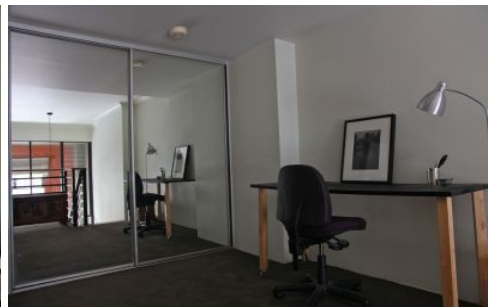

SYDNEY COVE

PROPERTY

52 Shepherd Street CHIPPENDALE NSW

1 🏠 1 🚗

Situated within the tranquil leafy Savoy on Shepherd is this premium loft style apartment. Boasting a high quality furniture package this wonderful, large one bedroom apartment is only moments from Broadway, universities, hospital, transport and the city.

View : <https://www.sydneycoveproperty.com/lease/nsw/sydney-city/chippendale/residential/apartment/6215544>

Key Points:

- Popular New York duel level loft floorplan
- Double bedroom located on the loft level
- Open plan living area & private balcony
- Large communal rooftop with beautiful views
- Modern tiled bathroom with bath tub
- Quality kitchen, dishwasher & gas cooktop
- Downstairs guest washroom & laundry
- Near shops, medical, transport & city