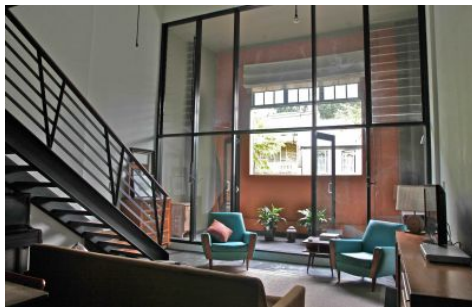

SYDNEY COVE

PROPERTY

52 Shepherd Street CHIPPENDALE NSW

1 🏠 1 🚗

Situated within the tranquil leafy Savoy on Shepherd is this premium loft style apartment. Boasting a high quality furniture package this wonderful, large one bedroom apartment is only moments from Broadway, universities, hospital, transport and the city.

View : <https://www.sydneycoveproperty.com/lease/nsw/sydney-city/chippendale/residential/apartment/6215544>

Key Points:

- Popular New York duel level loft floorplan
- Double bedroom located on the loft level
- Open plan living area & private balcony
- Large communal rooftop with beautiful views
- Modern tiled bathroom with bath tub
- Quality kitchen, dishwasher & gas cooktop
- Downstairs guest washroom & laundry
- Near shops, medical, transport & city