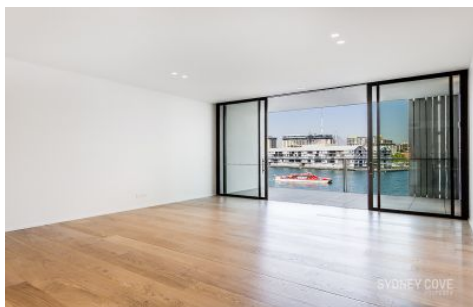

SYDNEY COVE

PROPERTY

29 Barangaroo Ave SYDNEY NSW

2  2  1 

Alexander is one of the luxury buildings in the new Barangaroo precinct. Raising the bar on luxury living, this water front apartment enjoys fluid, seamless floorplans, high end luxury finished and water front views. Surrounded by bars, restaurants, shops and the new head land park.

View : <https://www.sydneycoveproperty.com/lease/nsw/sydney-city/sydney/residential/apartment/6215539>

Key Points:

- * Spacious water front living
- * Large entertainers balcony
- * Tiled floors & wool carpet
- * Ducted A/C, Privacy louvers
- * Luxury bathrooms, bath tub
- * Miele kitchens, stone bench