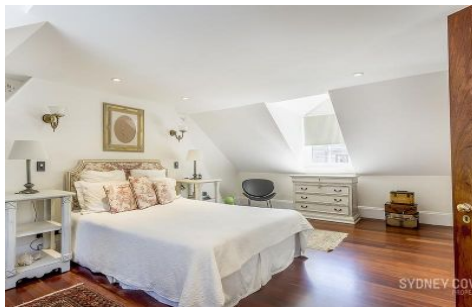

## 94 Kent Street SYDNEY NSW

6 🛏 5 🚿 2 🚗

Offered for the first time is this one of a kind Millers Point terrace. Showcasing a truly unique connection between the grand heritage of old and the latest in tasteful modern styling, coupled with master craftsmanship, the tone is set for an enviable lifestyle that the entire family can enjoy. Spanning across three sun drenched levels, no expense has been spared with a stunning renovation & newly created extension. This terrace brings the size and accessibility of suburban living into the heart of urban Sydney