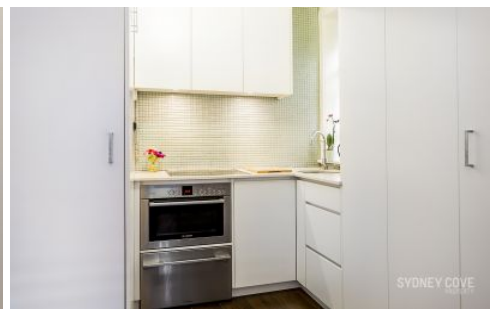

SYDNEY COVE

PROPERTY

42 Bayswater Road RUSHCUTTERS BAY NSW

1 1

Set privately in this popular, quiet complex, this character filled one bedroom apartment boasts modern interiors and is located only moments to Elizabeth Bay/Potts Point shops and restaurants as well as Rushcutters Bay Park and more.

View : <https://www.sydneycoveproperty.com/lease/nsw/eastern-suburbs/rushcutters-bay/residential/apartment/6215406>

Features:

- Living area with built in custom cabinetry
- Great modern bathroom and kitchen
- Good sized bedroom with built in robes
- Timber flooring and private leafy outlook
- Internal laundry includes washer/dryer
- Close to local cafes, shopping & transport