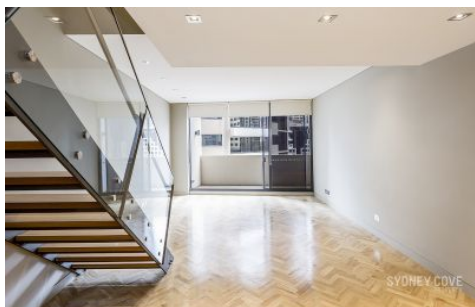

SYDNEY COVE

PROPERTY

171 Gloucester Street SYDNEY NSW

1  1  1 

Luxury apartment located in the CBD's prestige development, 'Stamford Residences'. This large 2 storey apartment features state of the art technology, luxury finishes and is located in the historic 'The Rock's' precinct. Enjoy walking to all the areas fantastic shops, restaurants and transport.

Building Size : 84 sqm
View : <https://www.sydneycoveproperty.com/lease/nsw/sydney-city/sydney/residential/apartment/6215364>

Key Points:

- * Open plan living area with parquet floors
- * Private apartment with pleasant outlook
- * Gourmet kitchen with Miele appliances
- * Double bedroom with ample wardrobes
- * Separate study, luxury marble bathroom
- * Air-conditioning, laundry, secure car space
- * Concierge, pool, gym & common BBQ area