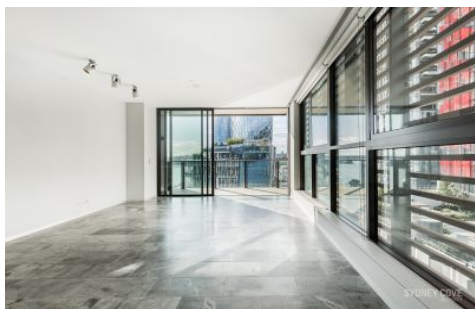

SYDNEY COVE

PROPERTY

15 Barangaroo Ave SYDNEY NSW

1  1  1 

The most highly anticipated real estate in Sydney is here. Located in 'the Cloud', this prized north facing apartment makes up the crown jewel of Barangaroo. Raising the bar on luxury living, this water front apartment enjoys fluid, seamless floorplans, high end luxury finished and water front views. Surrounded by bars, restaurants, shops and the new head land park, this is not to be missed

View : <https://www.sydneycoveproperty.com/lease/nsw/sydney-city/sydney/residential/apartment/6215275>

Key Points:

- * Brand new Water front apartment
- * North facing entertainer's balcony
- * Stone floors plus luxury wool carpet
- * Double glazed windows, ducted A/C
- * Miele gas kitchen with stone bench