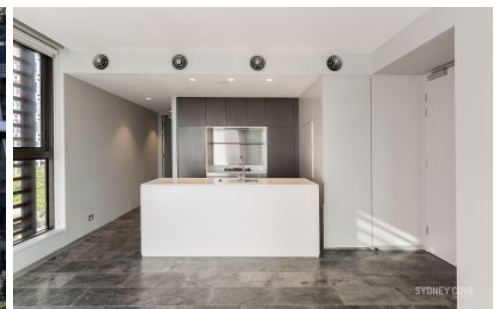

SYDNEY COVE

PROPERTY