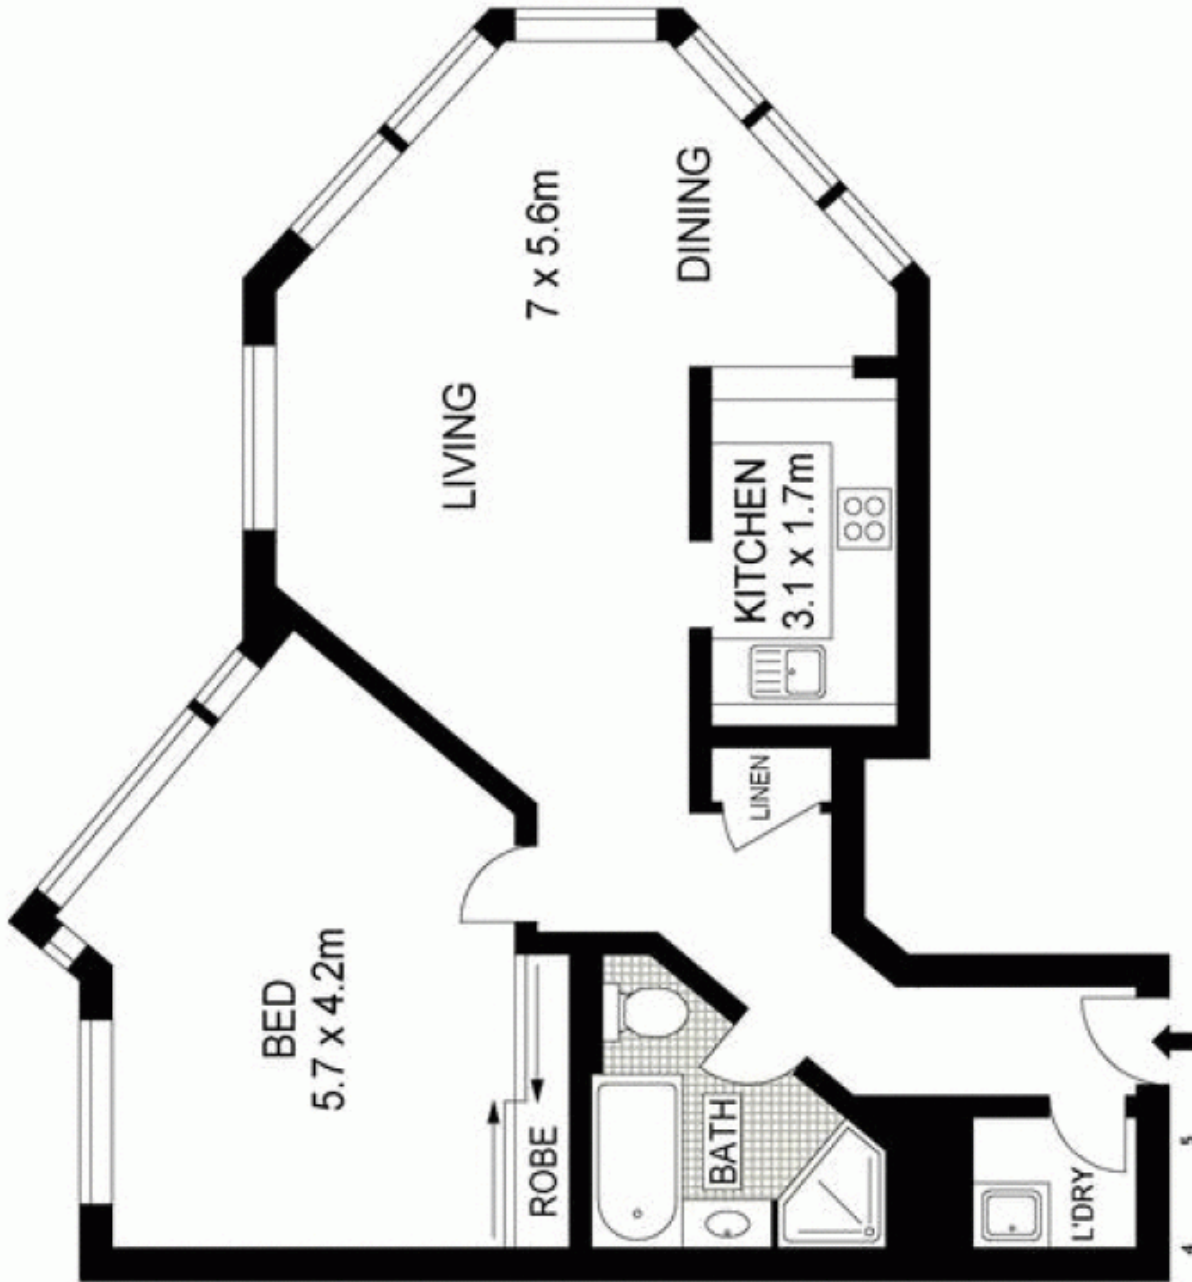

## 98 Gloucester Street Sydney NSW

1 1

This fabulous HIGH FLOOR one bed apartment accommodates a complete designer furniture package, grand marble bathroom, internal laundry and high quality granite kitchen bench tops. Convent living is complete with easy access to the best shops, restaurants and Sydney's historic and iconic sites.

### Key Points

- \* South east facing aspect
- \* Internal floor size - 64 sqm
- \* Swimming pool, sauna, gym
- \* Secure entry, 24hr concierge

Scale in metres. Indicative only. Dimensions are approximate.