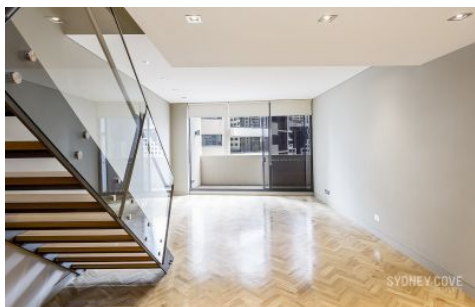

SYDNEY COVE

PROPERTY

171 Gloucester Street Sydney NSW

1 1 1

Luxury apartment located in the CBD's prestige development, 'Stamford Residences'. This large 2 storey apartment features state of the art technology, luxury finishes and is located in the historic 'The Rock's' precinct. Enjoy walking to all the areas fantastic shops, restaurants and transport.

View : <https://www.sydneycoveproperty.com/lease/nsw/sydney-city/sydney/residential/apartment/6214956>

Key Points:

- * Open plan living area with parquet floors
- * Private apartment with pleasant outlook
- * Gourmet kitchen with Miele appliances
- * Double bedroom with ample wardrobes
- * Separate study, luxury marble bathroom
- * Air-conditioning, laundry, secure car space
- * Concierge, pool, gym & common BBQ area