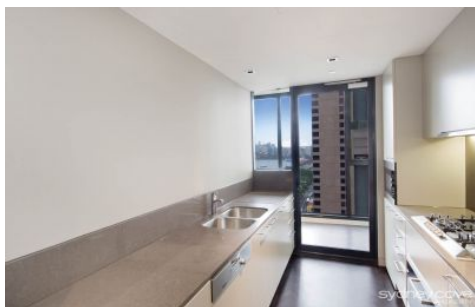

SYDNEY COVE

PROPERTY

171 Gloucester Street Sydney NSW

2 2 1

Light filled luxury apartment on the North East corner of the prestigious Stamford Residences. With captivating views of the City and Harbour, this state of the art home enjoys the finest finishes and is located in the Rock, moments to all the areas fantastic shops, restaurants and transport.

View : <https://www.sydneycoveproperty.com/lease/nsw/sydney-city/sydney/residential/apartment/6214947>

Features include:

- Extremely spacious interior with superior layout
- Open plan living area with stunning parquetry floors
- Floor to ceiling glass offering commanding views
- large winter garden with bi-fold doors on northern side
- Gourmet kitchen with Miele appliances & gas cooking
- Two double bedrooms with built-in ample wardrobes
- Two luxury marble bathroom, ensuite with bath tub
- Ducted air-conditioning, internal laundry & separate W/C
- Concierge, grand lobby, pool, gym & common BBQ area