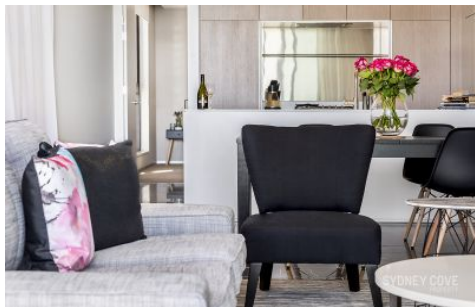

SYDNEY COVE

PROPERTY

15 Barangaroo Avenue Sydney NSW

1 🏠 1 🚗

The most highly anticipated real estate in Sydney is here. Located in 'the Cloud', this prized north facing apartment makes up the crown jewel of Barangaroo. Raising the bar on luxury living, this water front apartment enjoys fluid, seamless floorplans, high end luxury finished and water front views. Surrounded by bars, restaurants, shops and the new head land park, this is not to be missed

View : <https://www.sydneycoveproperty.com/lease/nsw/sydney-city/sydney/residential/apartment/6214920>

Key Points:

- * Brand new Water front apartment
- * North facing entertainer's balcony
- * Stone floors plus luxury wool carpet
- * Double glazed windows, ducted A/C
- * Miele gas kitchen with stone bench